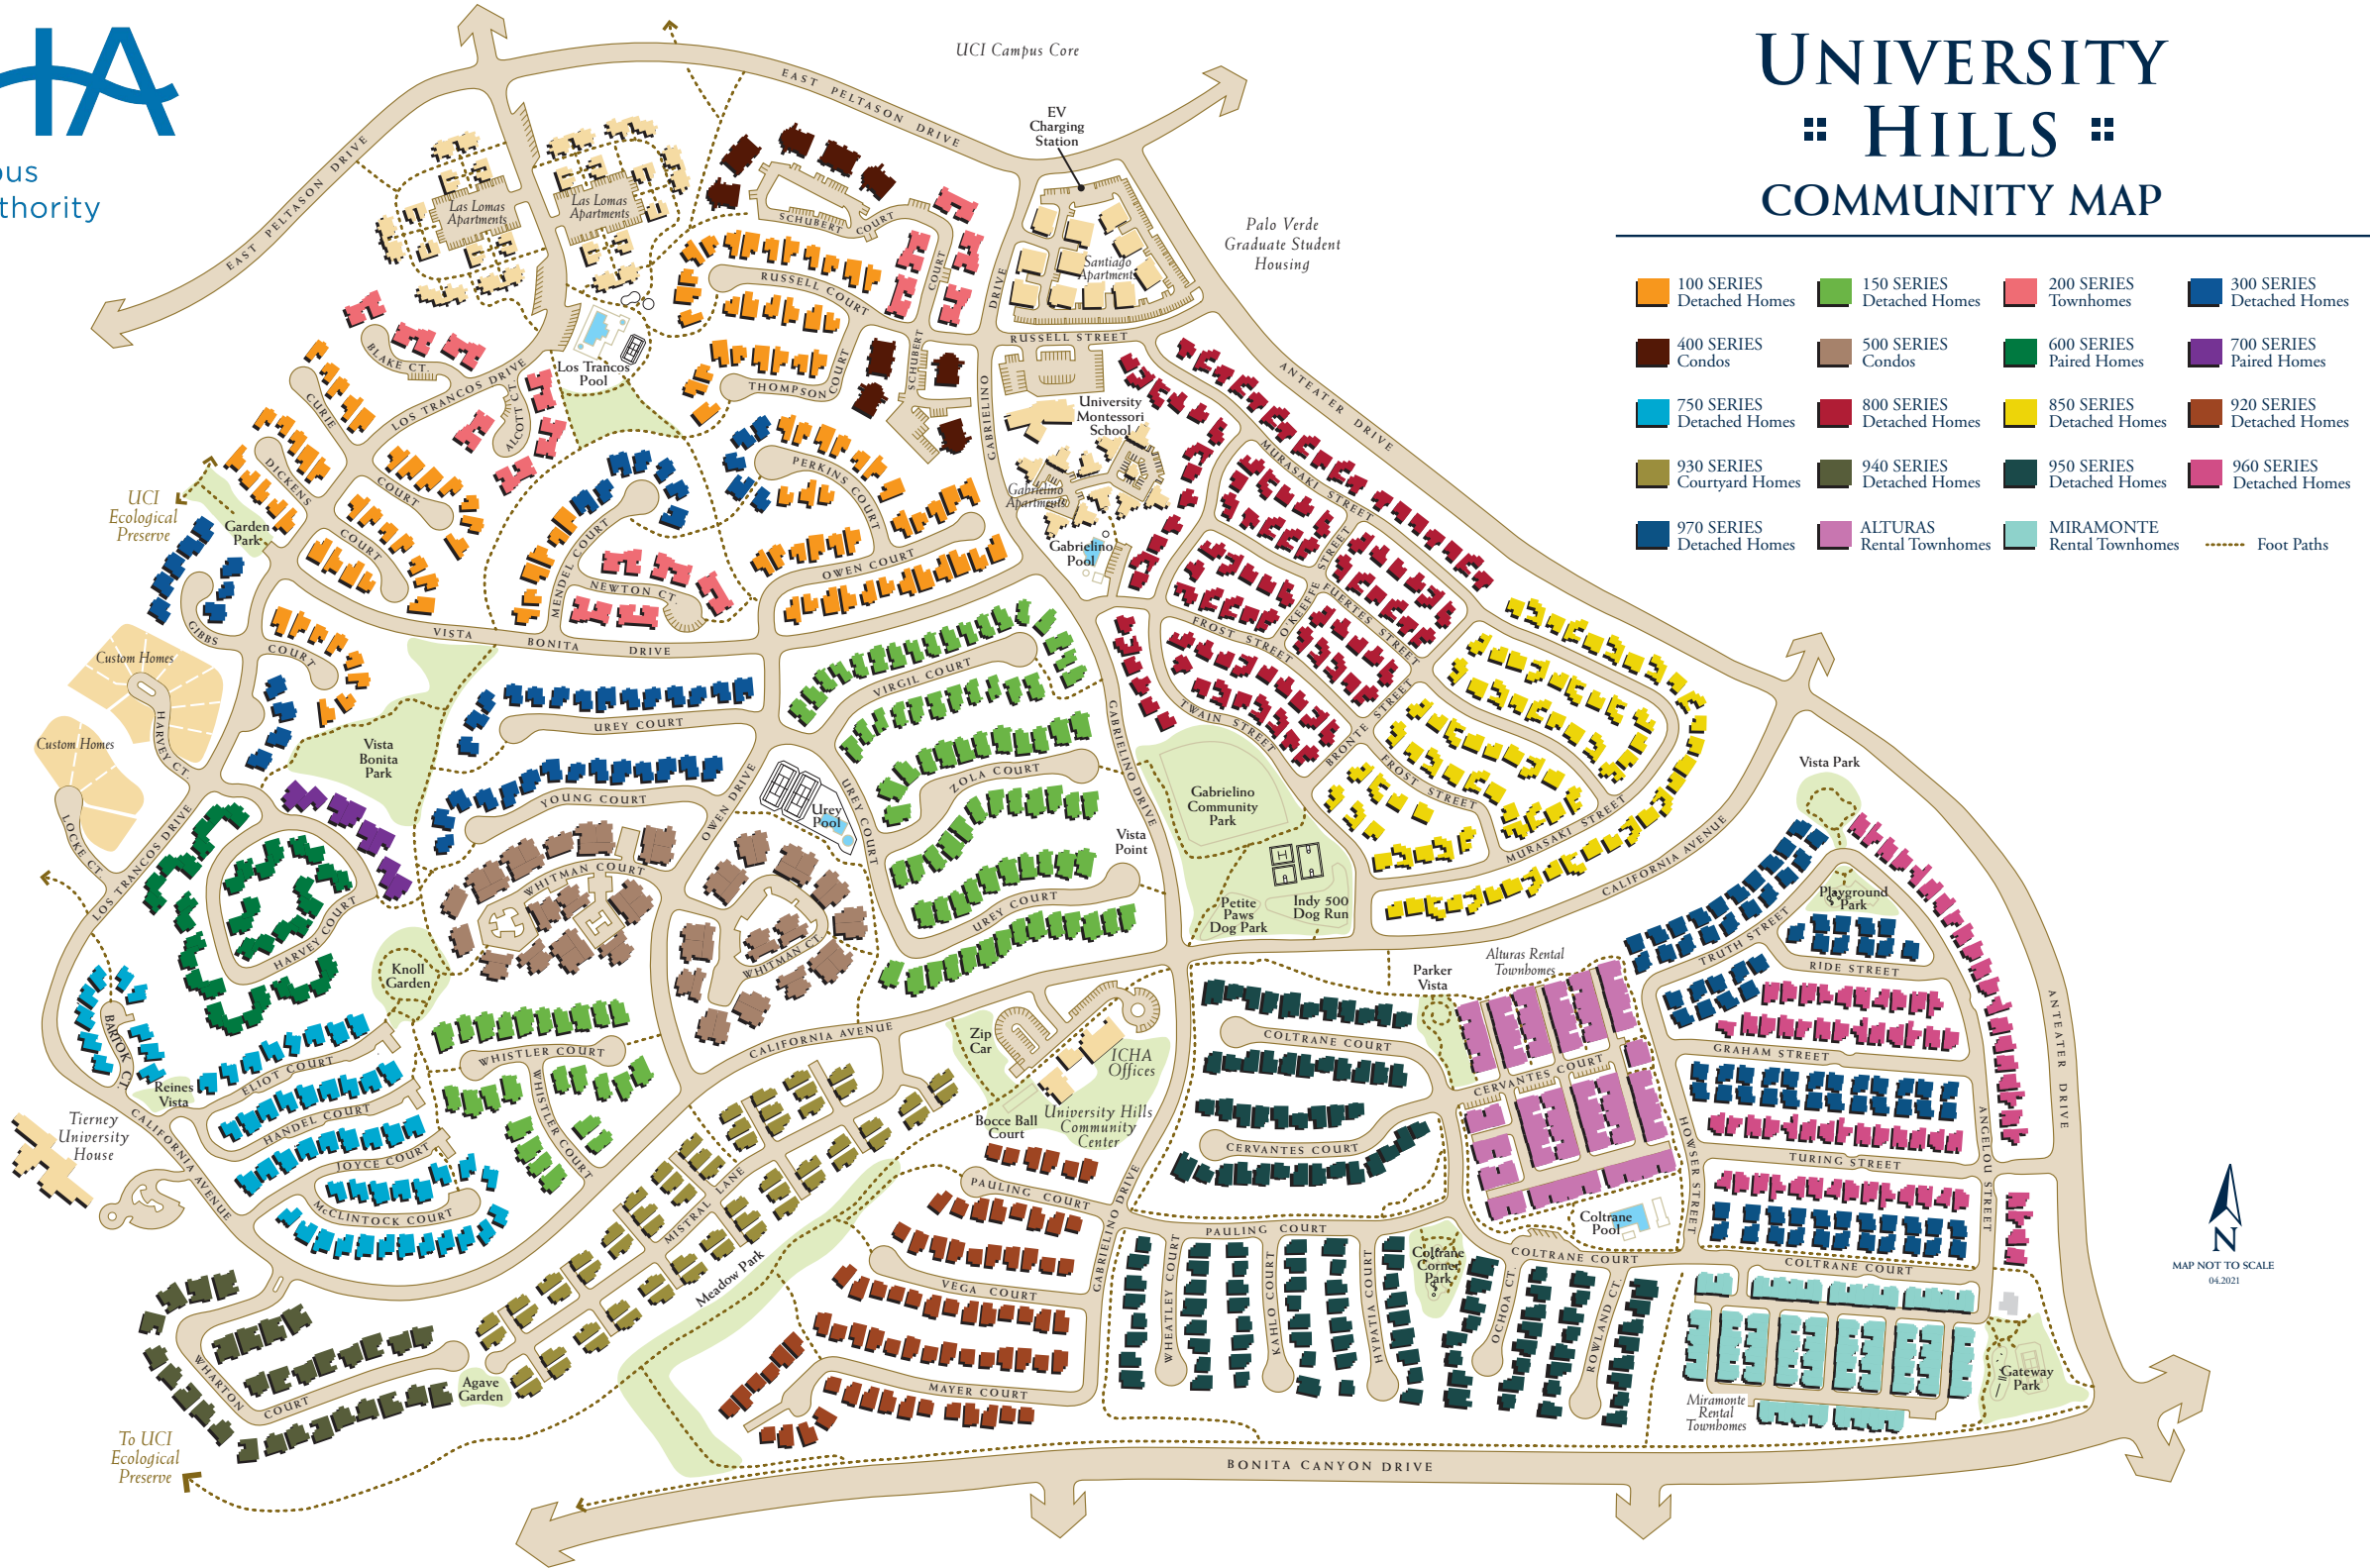

Irvine Campus Housing Authority

UNIVERSITY HILLS COMMUNITY MAP

100 SERIES Detached Homes	150 SERIES Detached Homes	200 SERIES Townhomes	300 SERIES Detached Homes
400 SERIES Condos	500 SERIES Condos	600 SERIES Paired Homes	700 SERIES Paired Homes
750 SERIES Detached Homes	800 SERIES Detached Homes	850 SERIES Detached Homes	920 SERIES Detached Homes
930 SERIES Courtyard Homes	940 SERIES Detached Homes	950 SERIES Detached Homes	960 SERIES Detached Homes
970 SERIES Detached Homes	ALTURAS Rental Townhomes	MIRAMONTE Rental Townhomes	Foot Paths