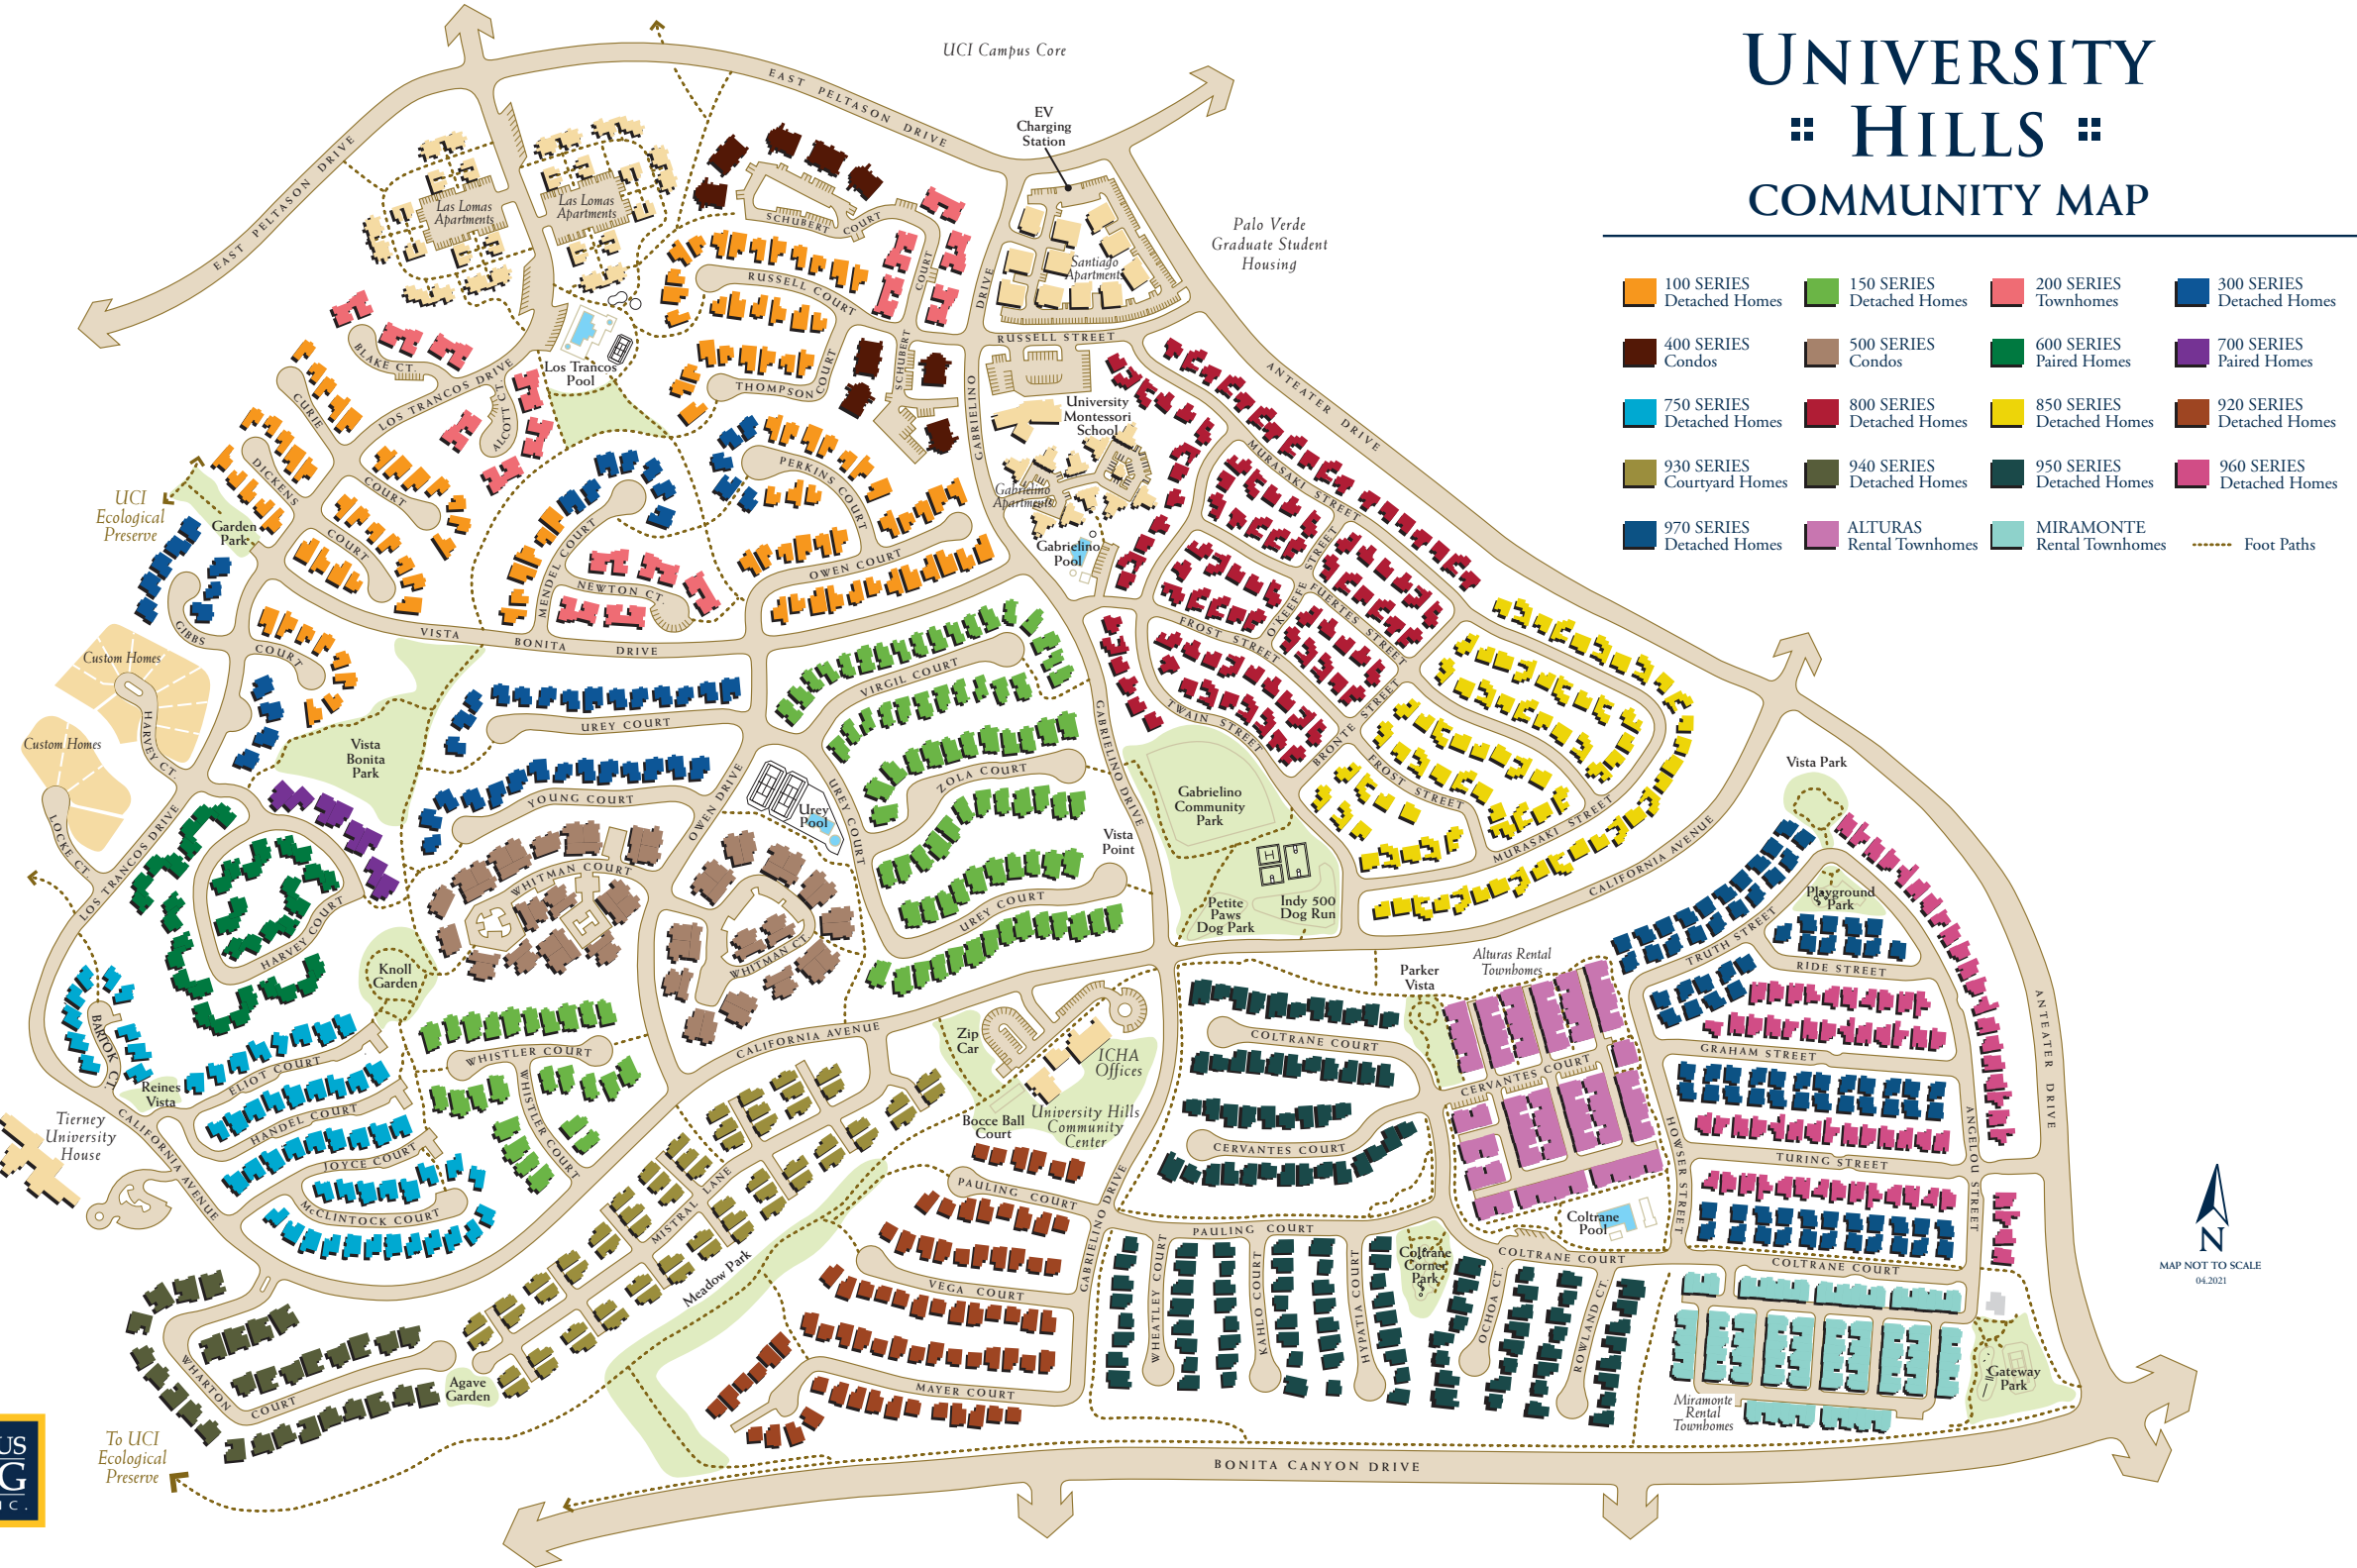

UNIVERSITY HILLS COMMUNITY MAP

100 SERIES Detached Homes	150 SERIES Detached Homes	200 SERIES Townhomes	300 SERIES Detached Homes
400 SERIES Condos	500 SERIES Condos	600 SERIES Paired Homes	700 SERIES Paired Homes
750 SERIES Detached Homes	800 SERIES Detached Homes	850 SERIES Detached Homes	920 SERIES Detached Homes
930 SERIES Courtyard Homes	940 SERIES Detached Homes	950 SERIES Detached Homes	960 SERIES Detached Homes
970 SERIES Detached Homes	ALTURAS Rental Townhomes	MIRAMONTE Rental Townhomes	Foot Paths