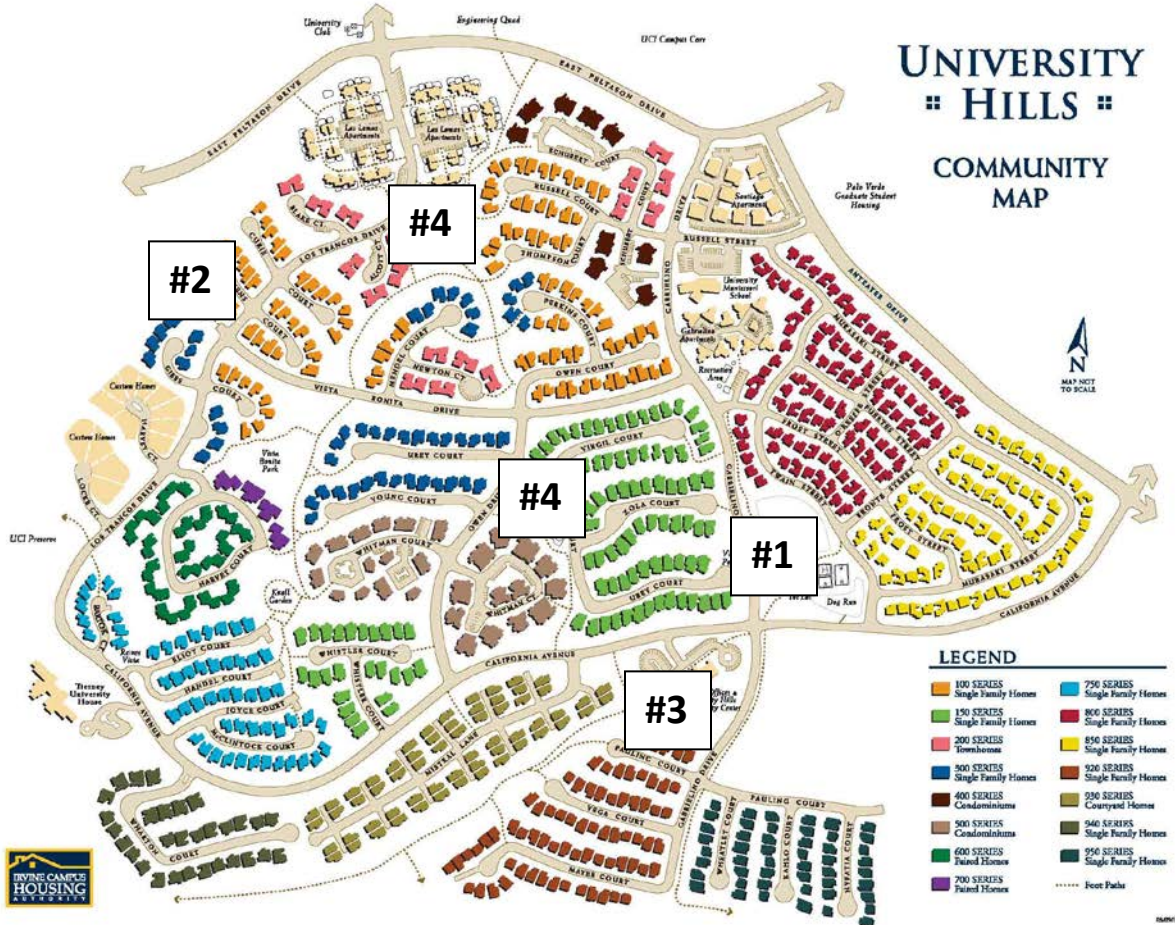

Here are a few images of the recently-completed work. Below, you will find the [University Hills Community Map](#) with the amenity locations noted.

#1 – The new rail fence along Gabrielino Drive *This durable concrete fence, embossed with wood grain, replaces the 12 year old wooden fence. It is expected to far outlive its wooden predecessor while providing a safety barrier to the multipurpose field below.*

#2 – The New Garden Park Entry Trellises *Did you know that Garden Park is one of 3 trailheads leading to the UCI Reserve from University Hills? See the link in “For Further Study” to find the main trails and trailheads on Google Maps.*

#3 – The New Bocce Ball Court *Come to the Community Center and play a game of Bocce with neighbors...we think you'll see why Bocce Ball has become all the rage across the country in 2013!*

#4 – The New Pool Furniture. *Made from recycled water bottles, the new lounges and chairs are surprisingly comfy! They are located at the Lower Pool and the Urey Pool.*

Locations of New and Updated Community Elements

For Further Study

UCI and University Hills hiking trails: https://www.google.com/maps?saddr=33.639133,-117.844121&daddr=California+Ave+to:Unknown+road+to:Unknown+road&hl=en&sll=33.635002,-117.837188&sspn=0.003015,0.005681&geocode=Fd1KAQIdZ9f5-A%3BFbk9AQIditb5-A%3BFSyZAQIdSO_5-A%3BFd89AQIdCPX5-A&dirflg=w&mra=mi&mrsp=3&sz=18&t=m&z=18